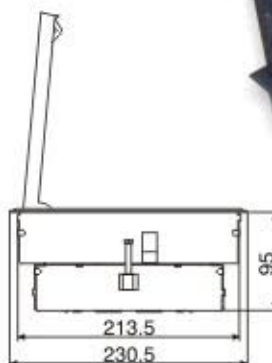

Plastic Floor Enclosure

E.1112.16