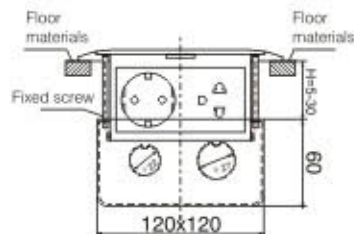

Wall Plates are available in 1, 2 & 3 modules having std. outer dimension (86mmX88mm).

## Pop-up Type Floor Enclosure

Module Capacity	:	3 Modules
Panel Size	:	120 x120 mm
Conceal Box Size	:	100 x 100 x 60 mm Height
Finish	:	Brass, Stainless Steel

If H > 30mm, can use longer fixing screws

E.1101.3.B

## Pop-up Type Floor Enclosure

Module Capacity	:	4 Modules
Panel Size	:	146 x146 mm
Conceal Box Size	:	120 x 120 x 60 mm Height
Finish	:	Brass, Stainless Steel

If H > 30mm, can use longer fixing screws

E.1103.4.B