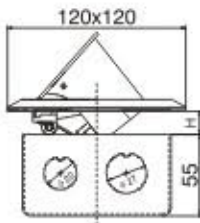

Wall Plates are available in 1, 2 & 3 modules having std. outer dimension (86mmX88mm).

## Pop-up Type Floor Enclosure

Module Capacity	:	3 Modules
Panel Size	:	120 x120 mm
Conceal Box Size	:	100 x 100 x 60 mm Height
Finish	:	Brass, Stainless Steel

If H > 30mm, can use longer fixing screws

E.1101.3.B