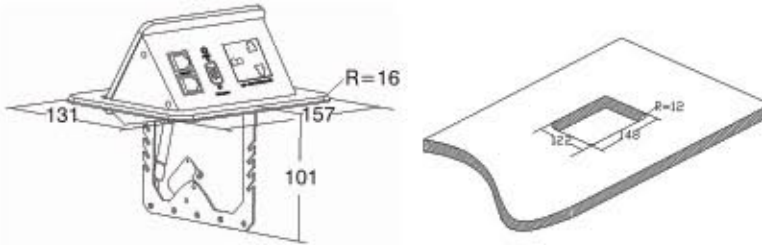

## Double-row Pop-up Type Floor Enclosure

- Module Capacity : 8 Modules
- Panel Size : 120 x 220 mm
- Conceal Box Size : 100 x 200 x 55 mm Height
- Finish : Brass, Stainless Steel

E.1105.8.B

E.1106.8.S

## Open Type Floor socket

- Module Capacity : 6 Modules
- Panel Size : 146 x 146 mm
- Conceal Box Size : 135 x 135 x 65 mm Height
- Finish : Brass, Stainless Steel

E.1107.6.B

E.1108.6.S

## Table socket

- Available Accessories : Power Universal Socket - 1Nos, Data / Voice Socket - 1Nos  
 USB - 1Nos, RS 232 - 1Nos, Audio / Video Socket - 1Nos
- Panel Size : 157 x 131 mm  
 Panel Cutout : 148 x 122 mm  
 Finish : Silver  
 Note : With extendable cable assembly