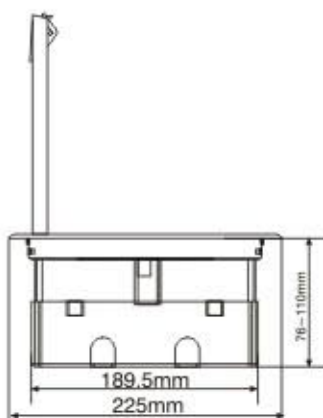

Plastic Open Type Floor Enclosure

	E.1111	E.1112
Module Capacity	: 12 Modules	: 16 Modules
Panel Size	: 245 x 225 mm	: 320 x 320 mm
Conceal Box Size	: 190 x 190 x 80 mm Height	: 305 x 215 x 95 mm

Note : Customize Module can be Selected

E.1111.12