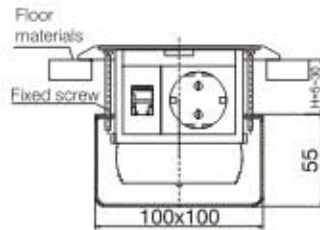

Wall Plates are available in 1, 2 & 3 modules having std. outer dimension (86mmX88mm).

## Pop-up Type Floor Enclosure

Module Capacity	:	3 Modules
Panel Size	:	120 x120 mm
Conceal Box Size	:	100 x 100 x 60 mm Height
Finish	:	Brass, Stainless Steel

If H > 30mm, can use longer fixing screws

E.1101.3.B