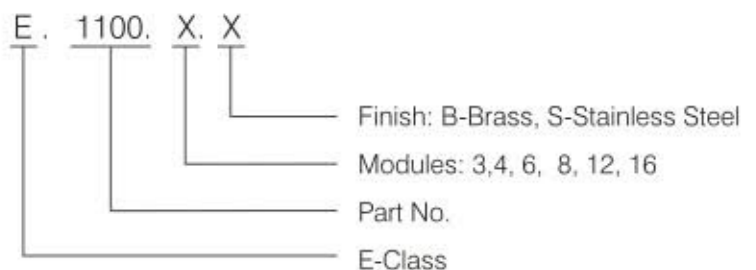

TERMINOLOGY :