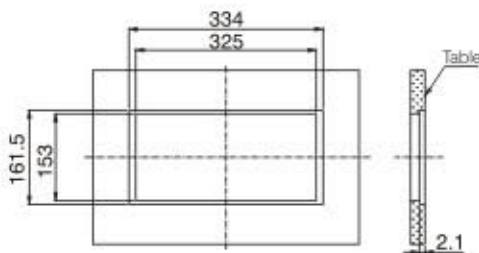

## Double-row Pop-up Type Floor Enclosure

- Module Capacity : 8 Modules
- Panel Size : 120 x 220 mm
- Conceal Box Size : 100 x 200 x 55 mm Height
- Finish : Brass, Stainless Steel

E.1105.8.B

E.1106.8.S

## Open Type Floor socket

- Module Capacity : 6 Modules
- Panel Size : 146 x 146 mm
- Conceal Box Size : 135 x 135 x 65 mm Height
- Finish : Brass, Stainless Steel

E.1107.6.B

E.1108.6.S

## Table socket

- Available Accessories : Power Universal Socket - 1Nos, Data / Voice Socket - 1Nos  
 USB - 1Nos, RS 232 - 1Nos, Audio / Video Socket - 1Nos
- Panel Size : 157 x 131 mm  
 Panel Cutout : 148 x 122 mm  
 Finish : Silver  
 Note : With extendable cable assembly

## Table socket

- Available Accessories : Power Universal Socket - 2Nos, Data / Voice Socket - 2Nos,  
 USB - 1Nos, RS 232 - 1Nos, Audio / Video Socket - 1Nos
- Panel Size : 335 x 160 mm  
 Panel Cutout : 320 x 150 x 135 mm  
 Finish : Silver