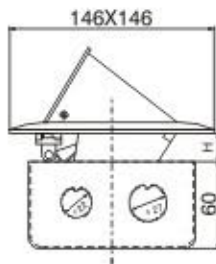

Wall Plates are available in 1, 2 & 3 modules having std. outer dimension (86mmX88mm).

## Pop-up Type Floor Enclosure

Module Capacity	:	3 Modules
Panel Size	:	120 x120 mm
Conceal Box Size	:	100 x 100 x 60 mm Height
Finish	:	Brass, Stainless Steel

If H > 30mm, can use longer fixing screws

E.1101.3.B

## Pop-up Type Floor Enclosure

Module Capacity	:	4 Modules
Panel Size	:	146 x146 mm
Conceal Box Size	:	120 x 120 x 60 mm Height
Finish	:	Brass, Stainless Steel

If H > 30mm, can use longer fixing screws

E.1103.4.B