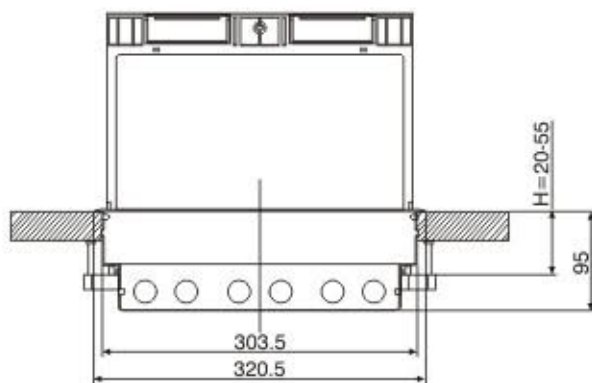

Plastic Floor Enclosure

E.1112.16