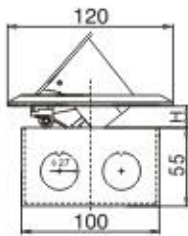

Wall Plates are available in 1, 2 & 3 modules having std. outer dimension (86mmX88mm).

## Pop-up Type Floor Enclosure

Module Capacity	:	3 Modules
Panel Size	:	120 x120 mm
Conceal Box Size	:	100 x 100 x 60 mm Height
Finish	:	Brass, Stainless Steel

If H > 30mm, can use longer fixing screws

E.1101.3.B

## Pop-up Type Floor Enclosure

Module Capacity	:	4 Modules
Panel Size	:	146 x146 mm
Conceal Box Size	:	120 x 120 x 60 mm Height
Finish	:	Brass, Stainless Steel

If H > 30mm, can use longer fixing screws

E.1103.4.B

## Double-row Pop-up Type Floor Enclosure

- Module Capacity : 8 Modules
- Panel Size : 120 x 220 mm
- Conceal Box Size : 100 x 200 x 55 mm Height
- Finish : Brass, Stainless Steel

E.1105.8.B

E.1106.8.S