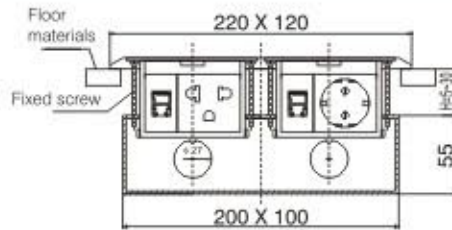

## Pop-up Type Floor Enclosure

Module Capacity	:	4 Modules
Panel Size	:	146 x146 mm
Conceal Box Size	:	120 x 120 x 60 mm Height
Finish	:	Brass, Stainless Steel

If H > 30mm, can use longer fixing screws

E.1103.4.B

## Double-row Pop-up Type Floor Enclosure

- Module Capacity : 8 Modules
- Panel Size : 120 x 220 mm
- Conceal Box Size : 100 x 200 x 55 mm Height
- Finish : Brass, Stainless Steel

E.1105.8.B

E.1106.8.S