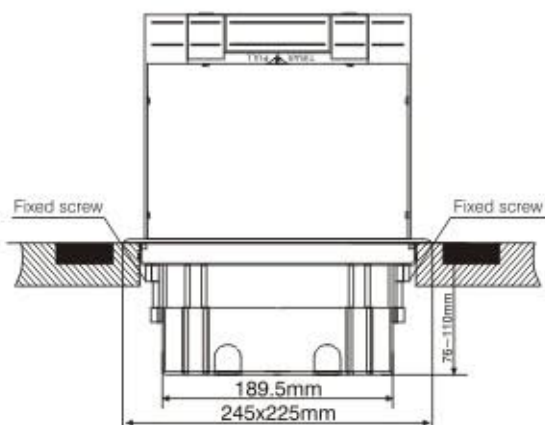

Plastic Open Type Floor Enclosure

	E.1111	E.1112
Module Capacity	: 12 Modules	: 16 Modules
Panel Size	: 245 x 225 mm	: 320 x 320 mm
Conceal Box Size	: 190 x 190 x 80 mm Height	: 305 x 215 x 95 mm

Note : Customize Module can be Selected

E.1111.12