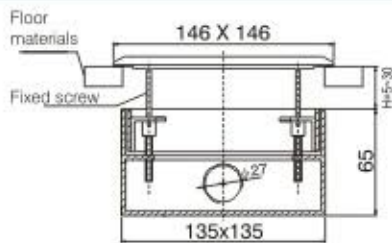

## Pop-up Type Floor Enclosure

Module Capacity	:	4 Modules
Panel Size	:	146 x146 mm
Conceal Box Size	:	120 x 120 x 60 mm Height
Finish	:	Brass, Stainless Steel

If H > 30mm, can use longer fixing screws

E.1103.4.B

## Double-row Pop-up Type Floor Enclosure

- Module Capacity : 8 Modules
- Panel Size : 120 x 220 mm
- Conceal Box Size : 100 x 200 x 55 mm Height
- Finish : Brass, Stainless Steel

E.1105.8.B

E.1106.8.S

## Open Type Floor socket

- Module Capacity : 6 Modules
- Panel Size : 146 x 146 mm
- Conceal Box Size : 135 x 135 x 65 mm Height
- Finish : Brass, Stainless Steel

E.1107.6.B

E.1108.6.S

## Table socket

- Available Accessories : Power Universal Socket - 1Nos, Data / Voice Socket - 1Nos  
 USB - 1Nos, RS 232 - 1Nos, Audio / Video Socket - 1Nos
- Panel Size : 157 x 131 mm  
 Panel Cutout : 148 x 122 mm  
 Finish : Silver  
 Note : With extendable cable assembly